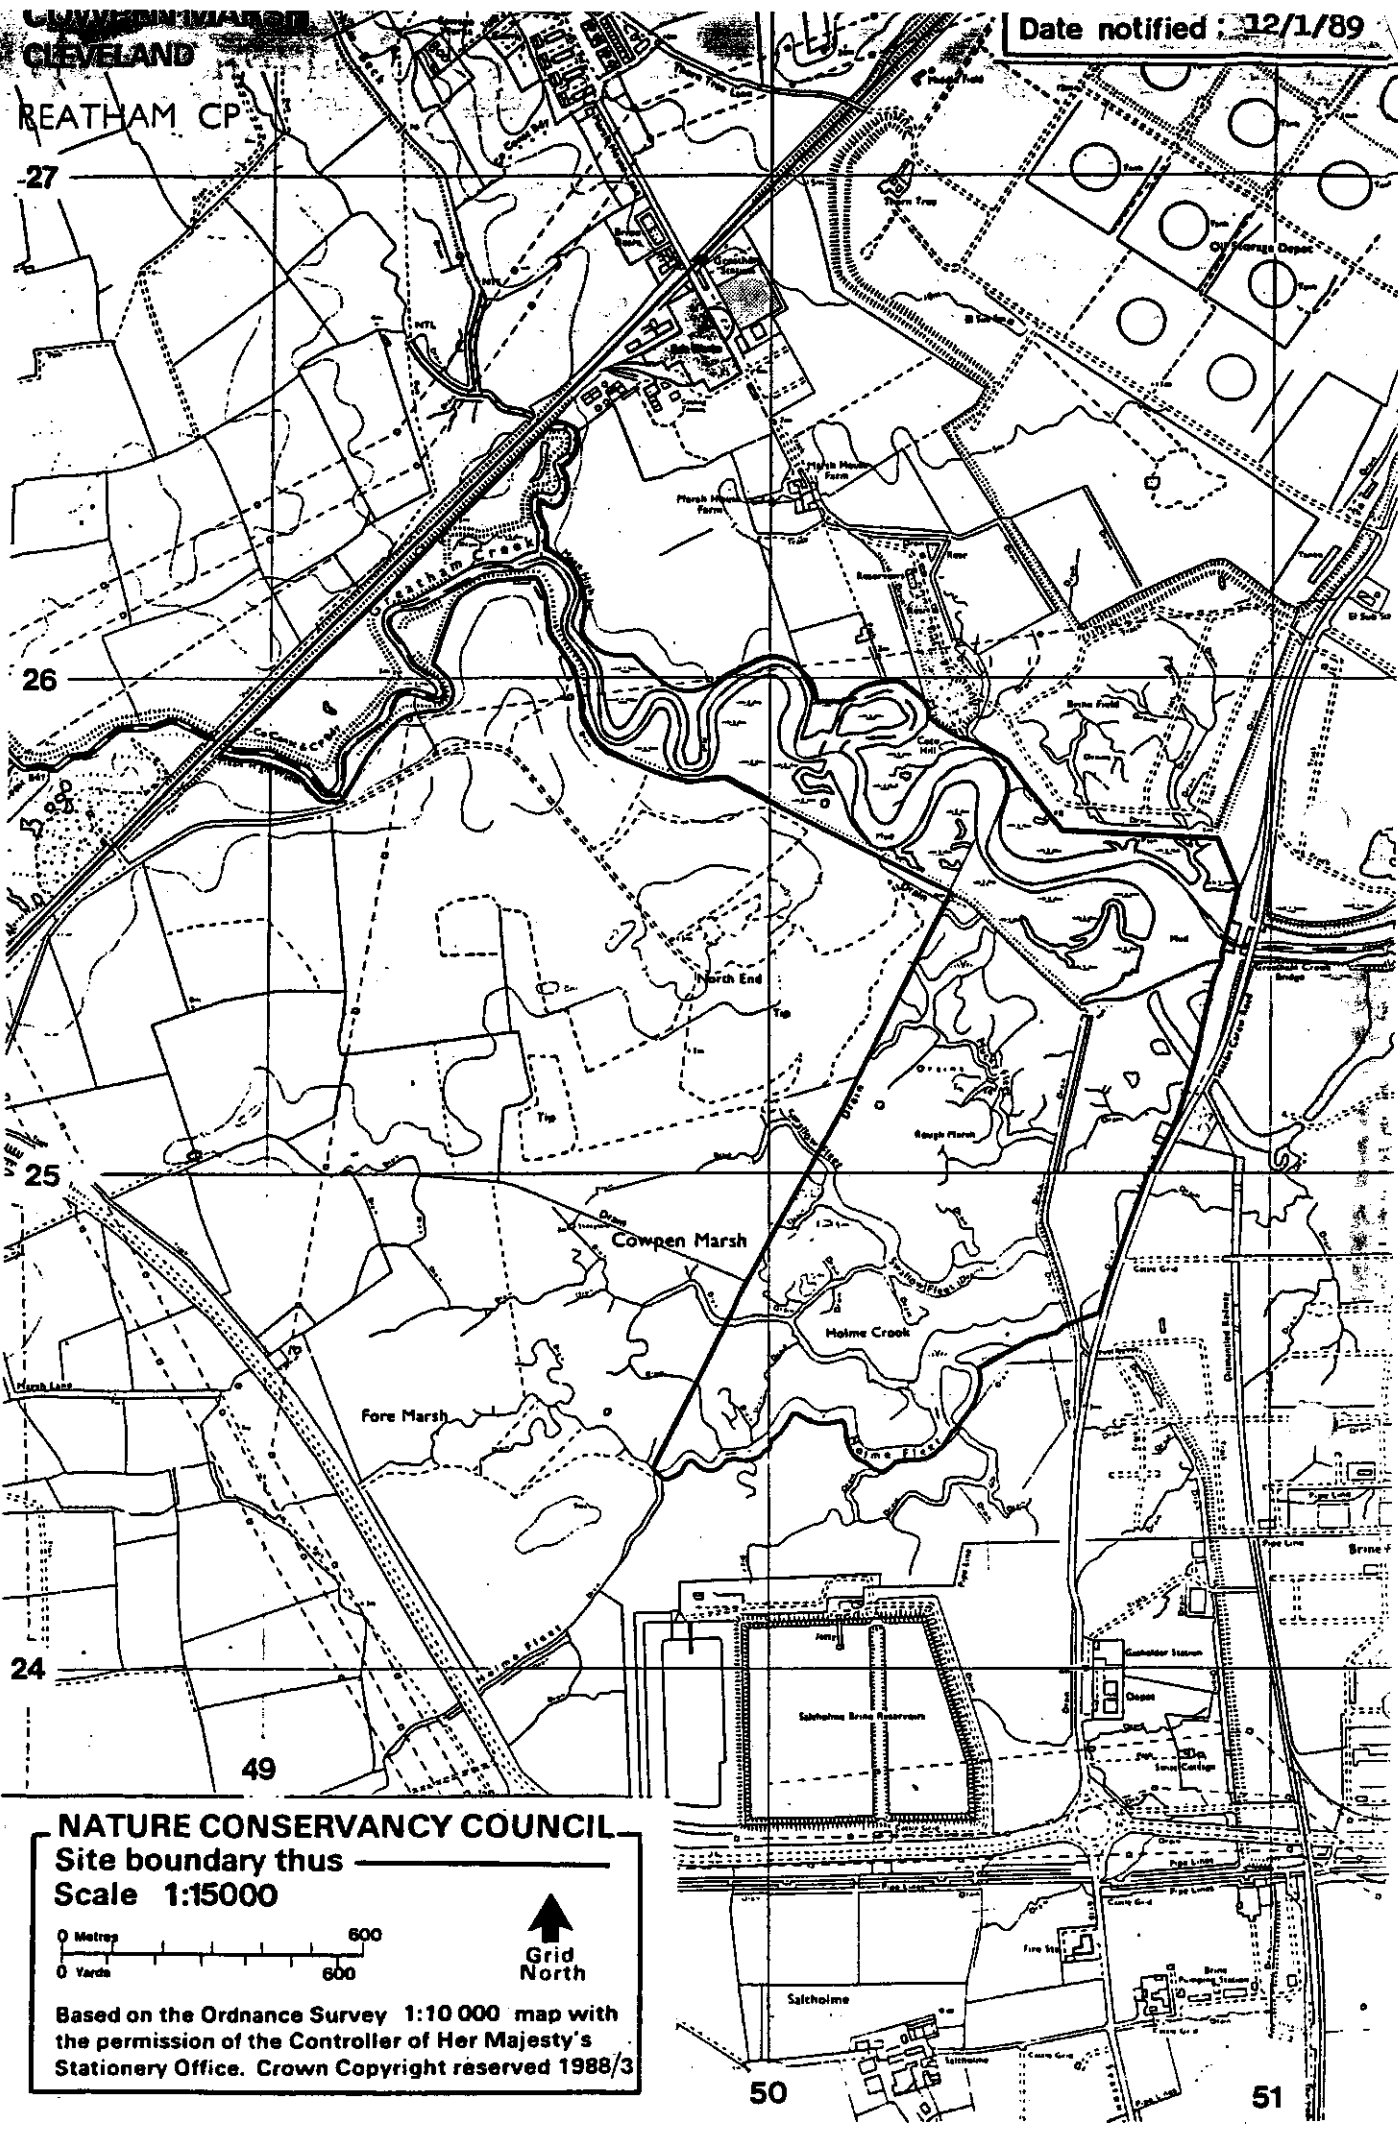

REATHAM CP

NATURE CONSERVANCY COUNCIL

Site boundary thus 

Scale 1:15000

Based on the Ordnance Survey 1:10 000 map with the permission of the Controller of Her Majesty's Stationery Office. Crown Copyright reserved 1988/3

50

51